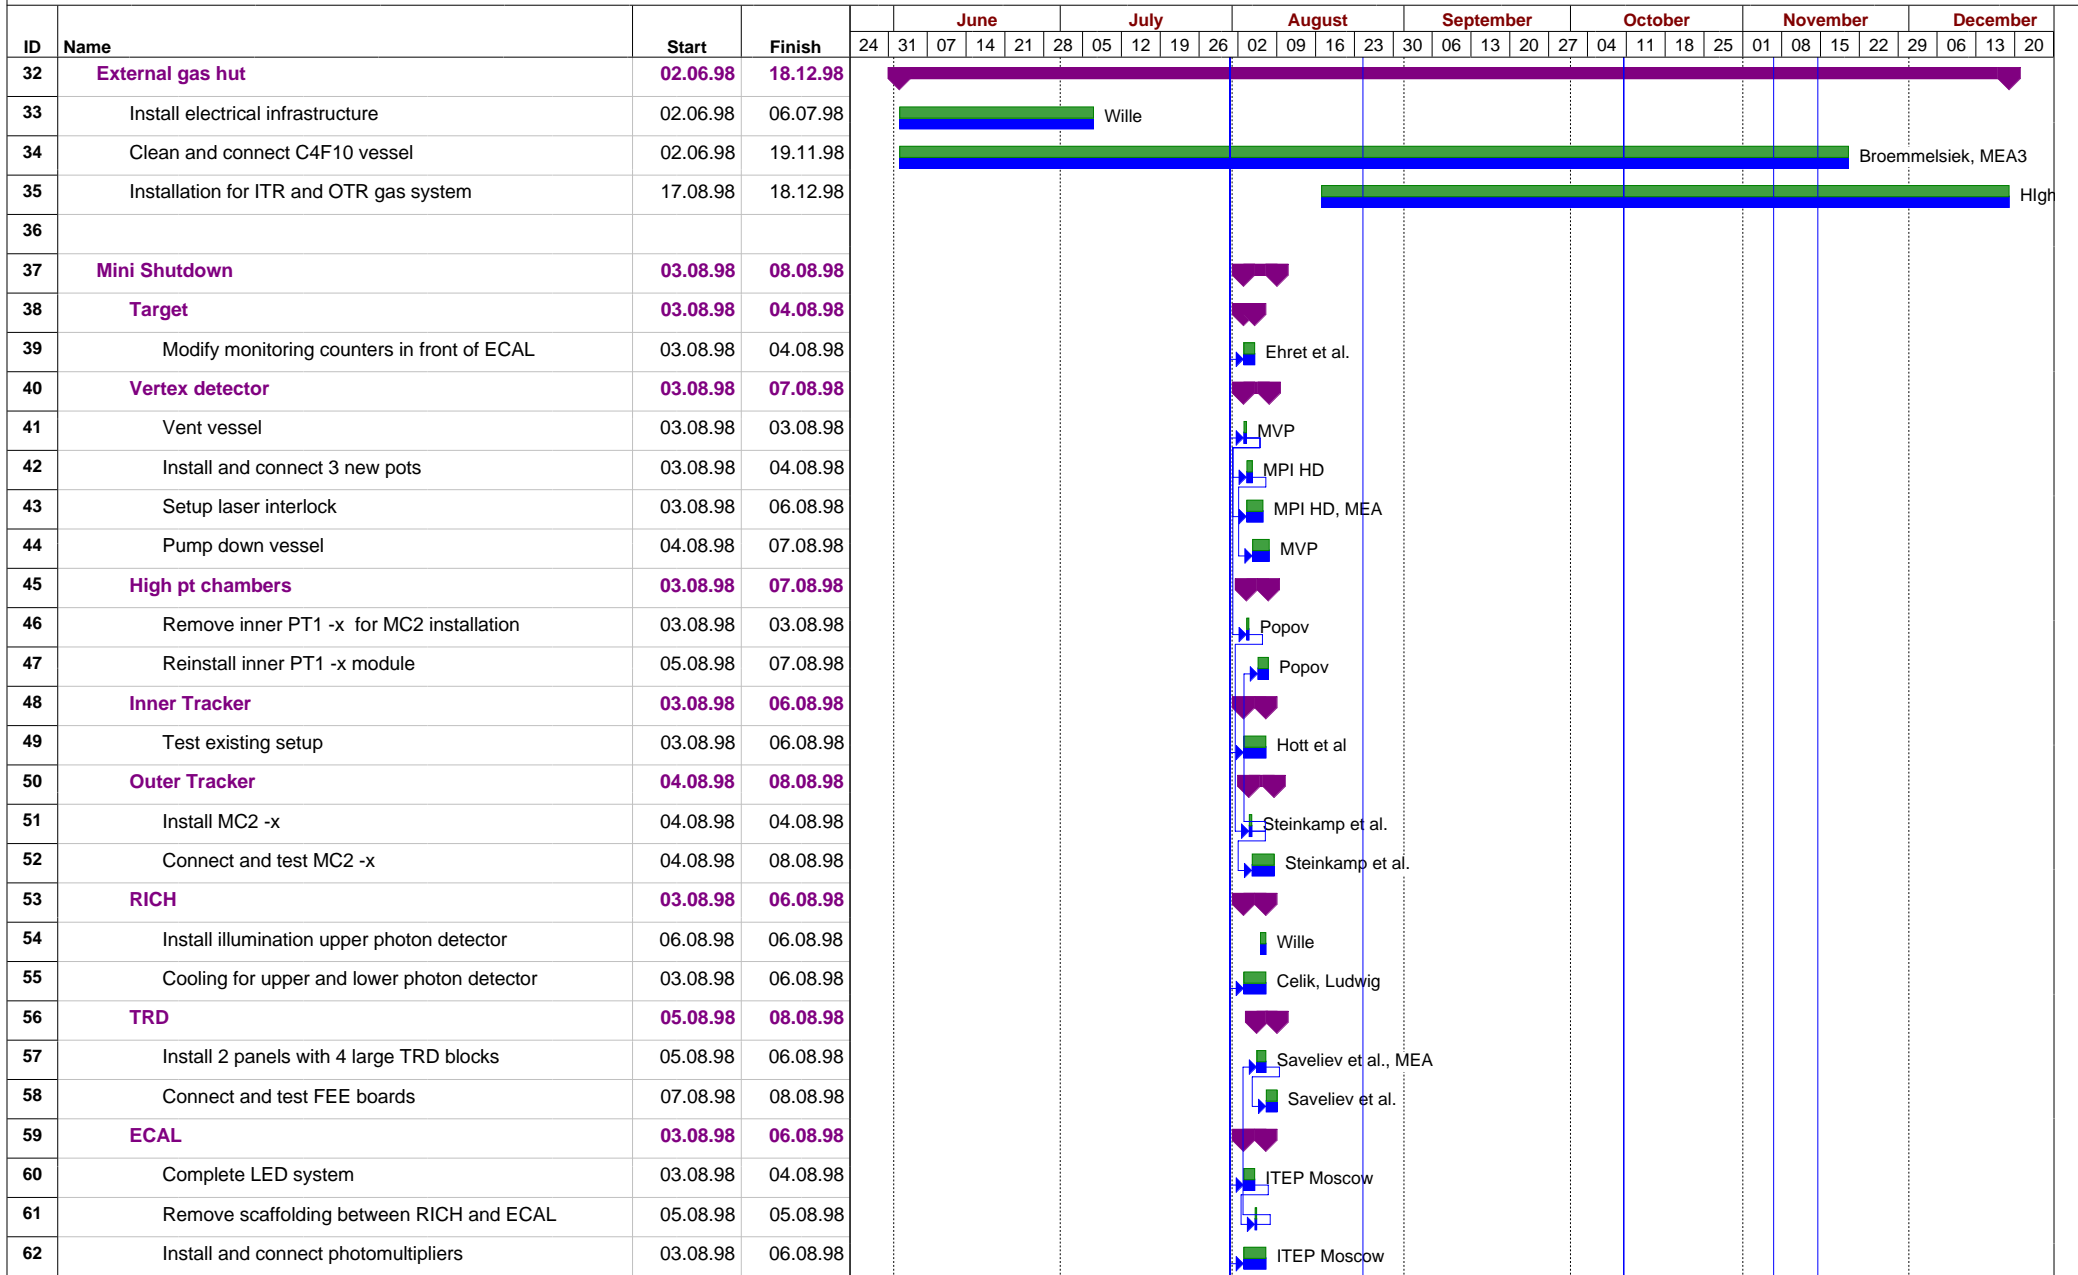

HERA-B: Installation 98 Schedule

Summary		Task Progress		Critical Task Progress		Milestone		Milestone done	
Task		Critical Task		Baseline		Baseline Milestone			

HERA-B: Installation 98 Schedule

Project: Installation 98
 Date: Tue 05.01.99
 Page: 2

HERA-B: Installation 98 Schedule