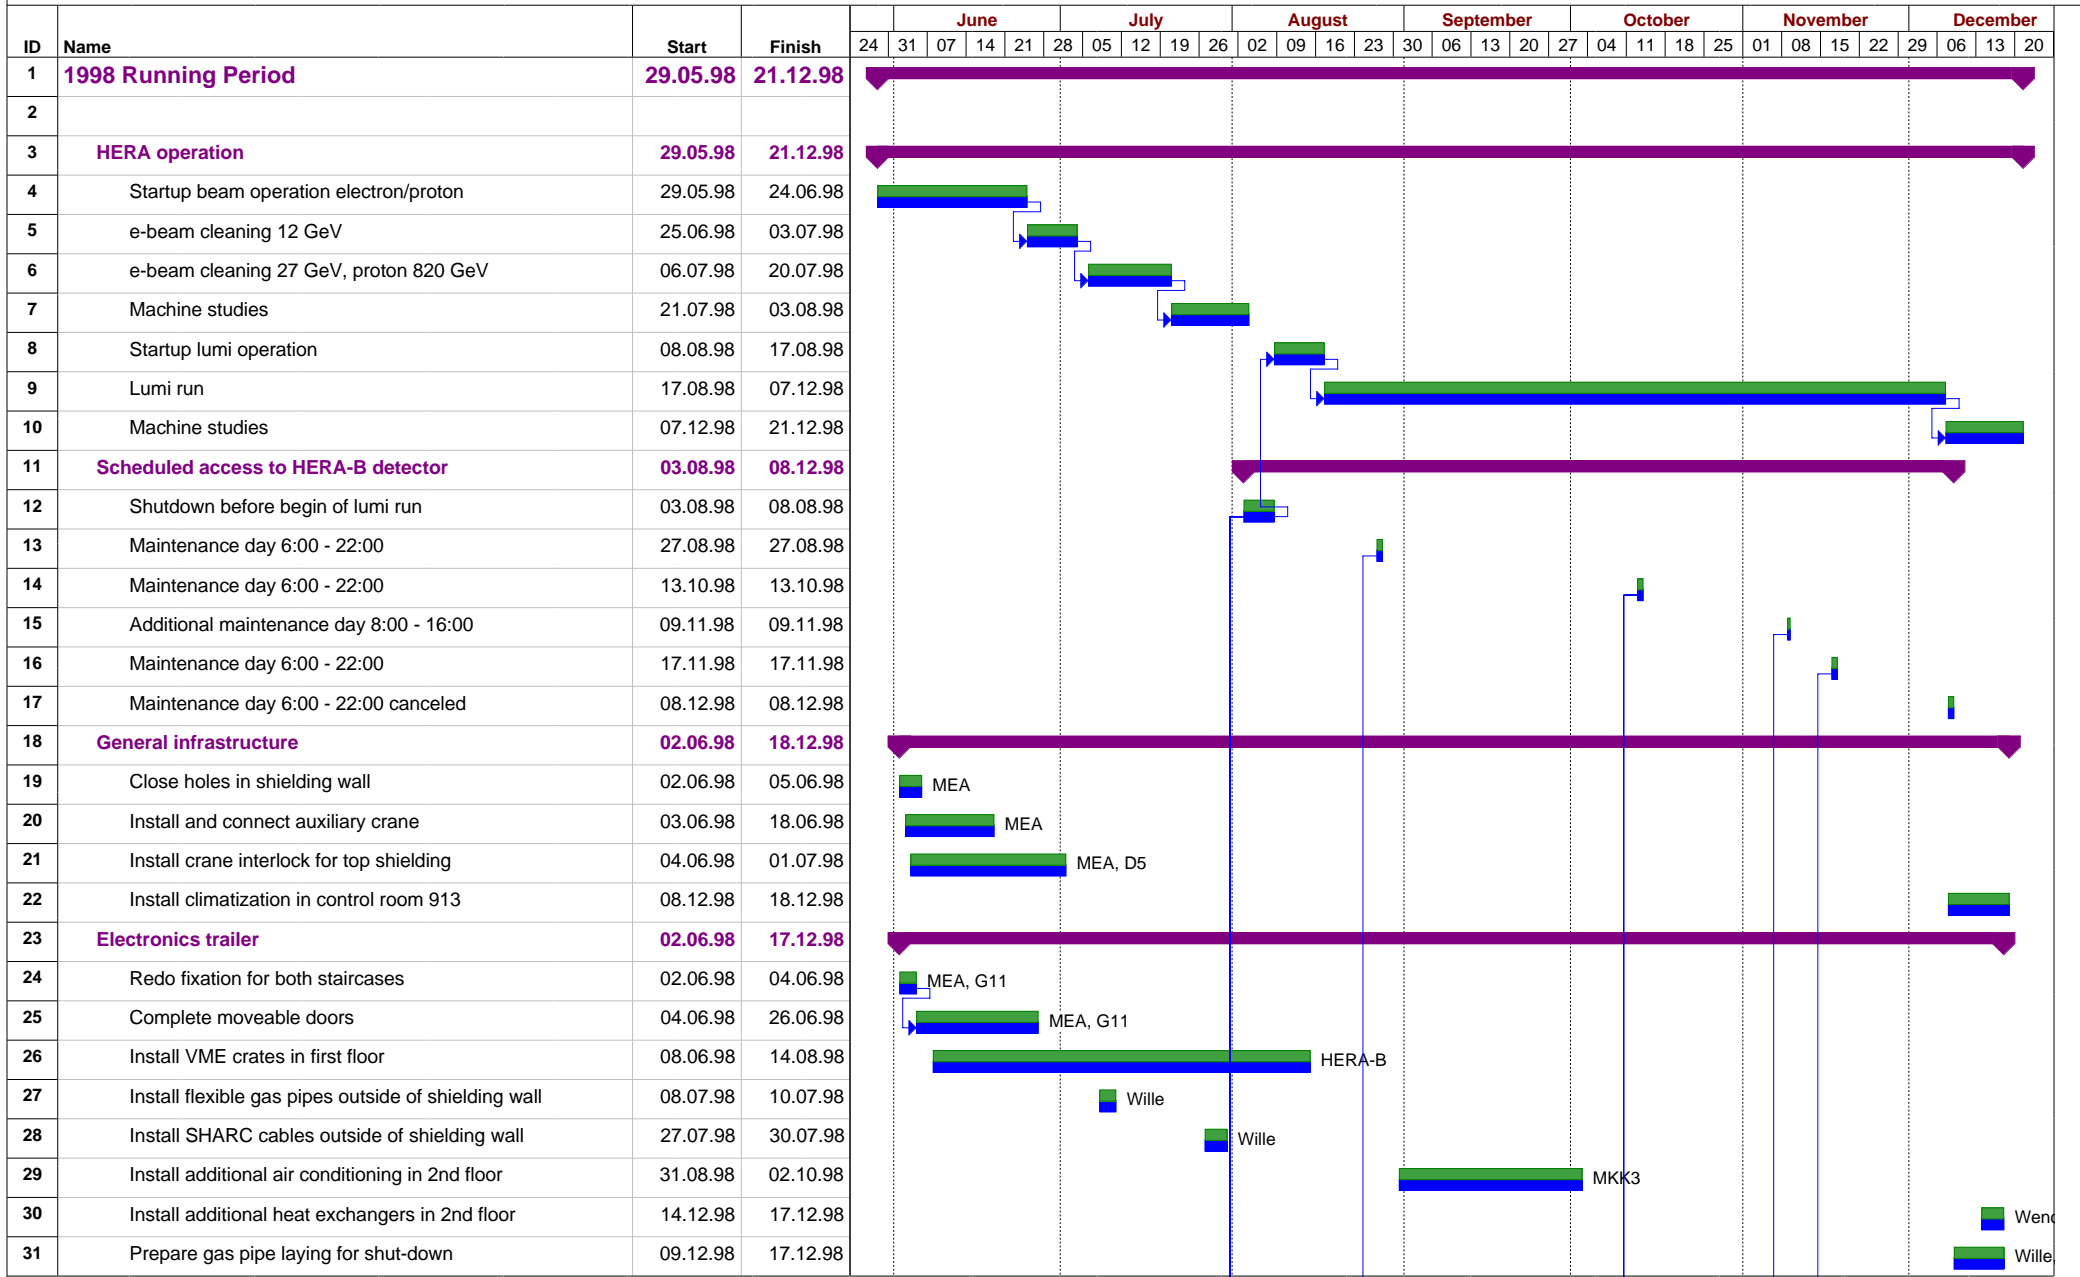

HERA-B: Installation 98 Schedule

Summary		Task Progress		Critical Task Progress		Milestone		Milestone done	
Task		Critical Task		Baseline		Baseline Milestone			

HERA-B: Installation 98 Schedule

Project: Installation 98
 Date: Tue 05.01.99
 Page: 2

HERA-B: Installation 98 Schedule