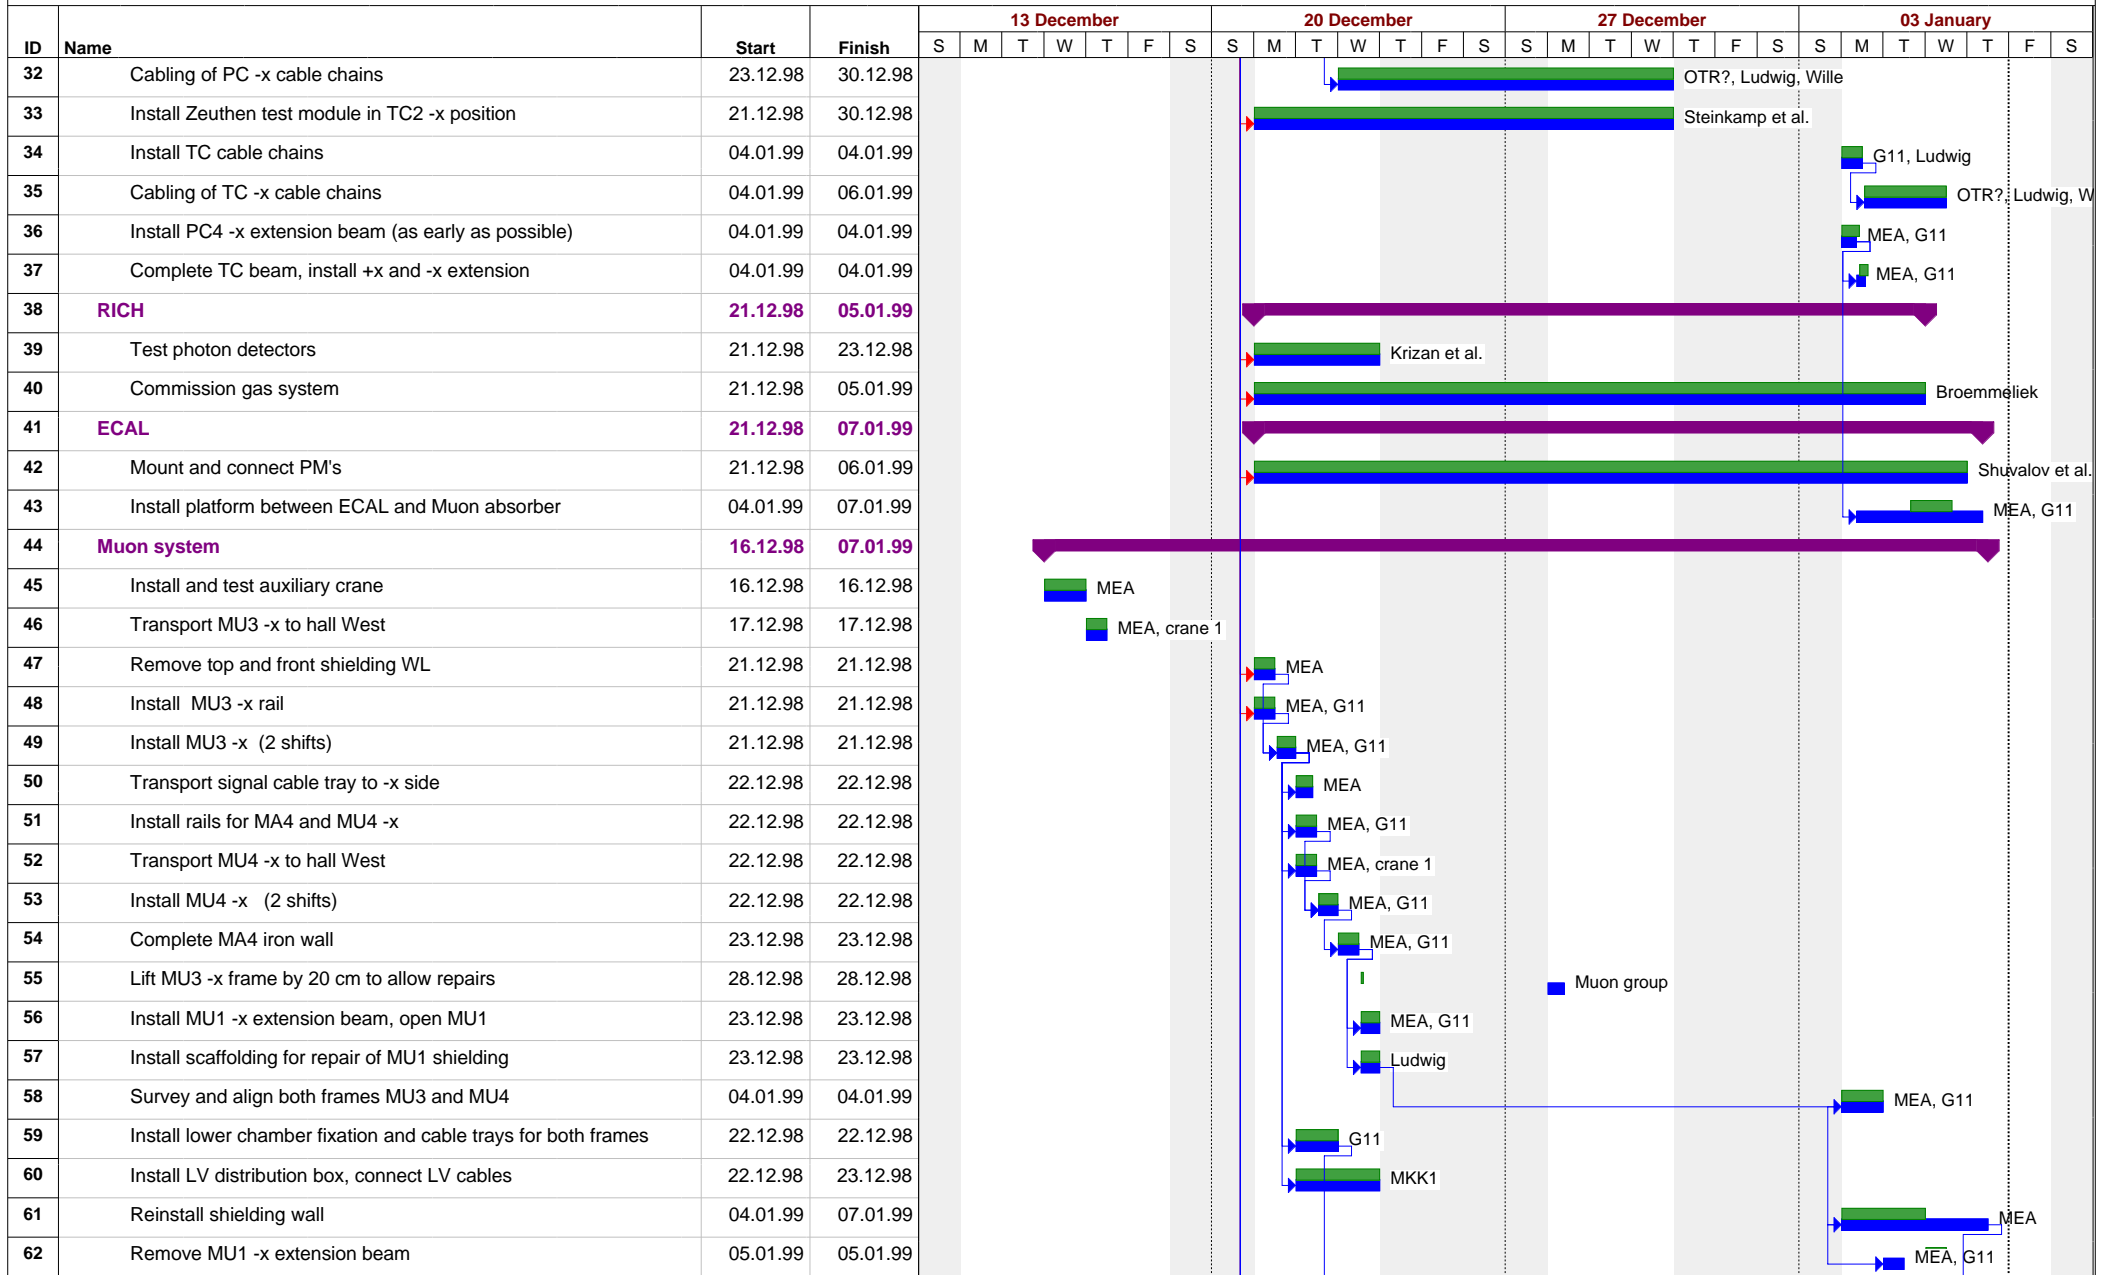

HERA-B: Installation 98/99 Schedule

Project: Installation 98/99 Date: Fri 08.01.99 Page: 1	Summary Task	Task Progress Critical Task	Critical Task Progress Baseline	Milestone Baseline Milestone	Milestone done Milestone done
--	-----------------	--------------------------------	------------------------------------	---------------------------------	----------------------------------

HERA-B: Installation 98/99 Schedule

Project: Installation 98/99

Date: Fri 08.01.99

Page: 2

Summary		Task Progress		Critical Task Progress		Milestone		Milestone done	
Task		Critical Task		Baseline		Baseline Milestone			