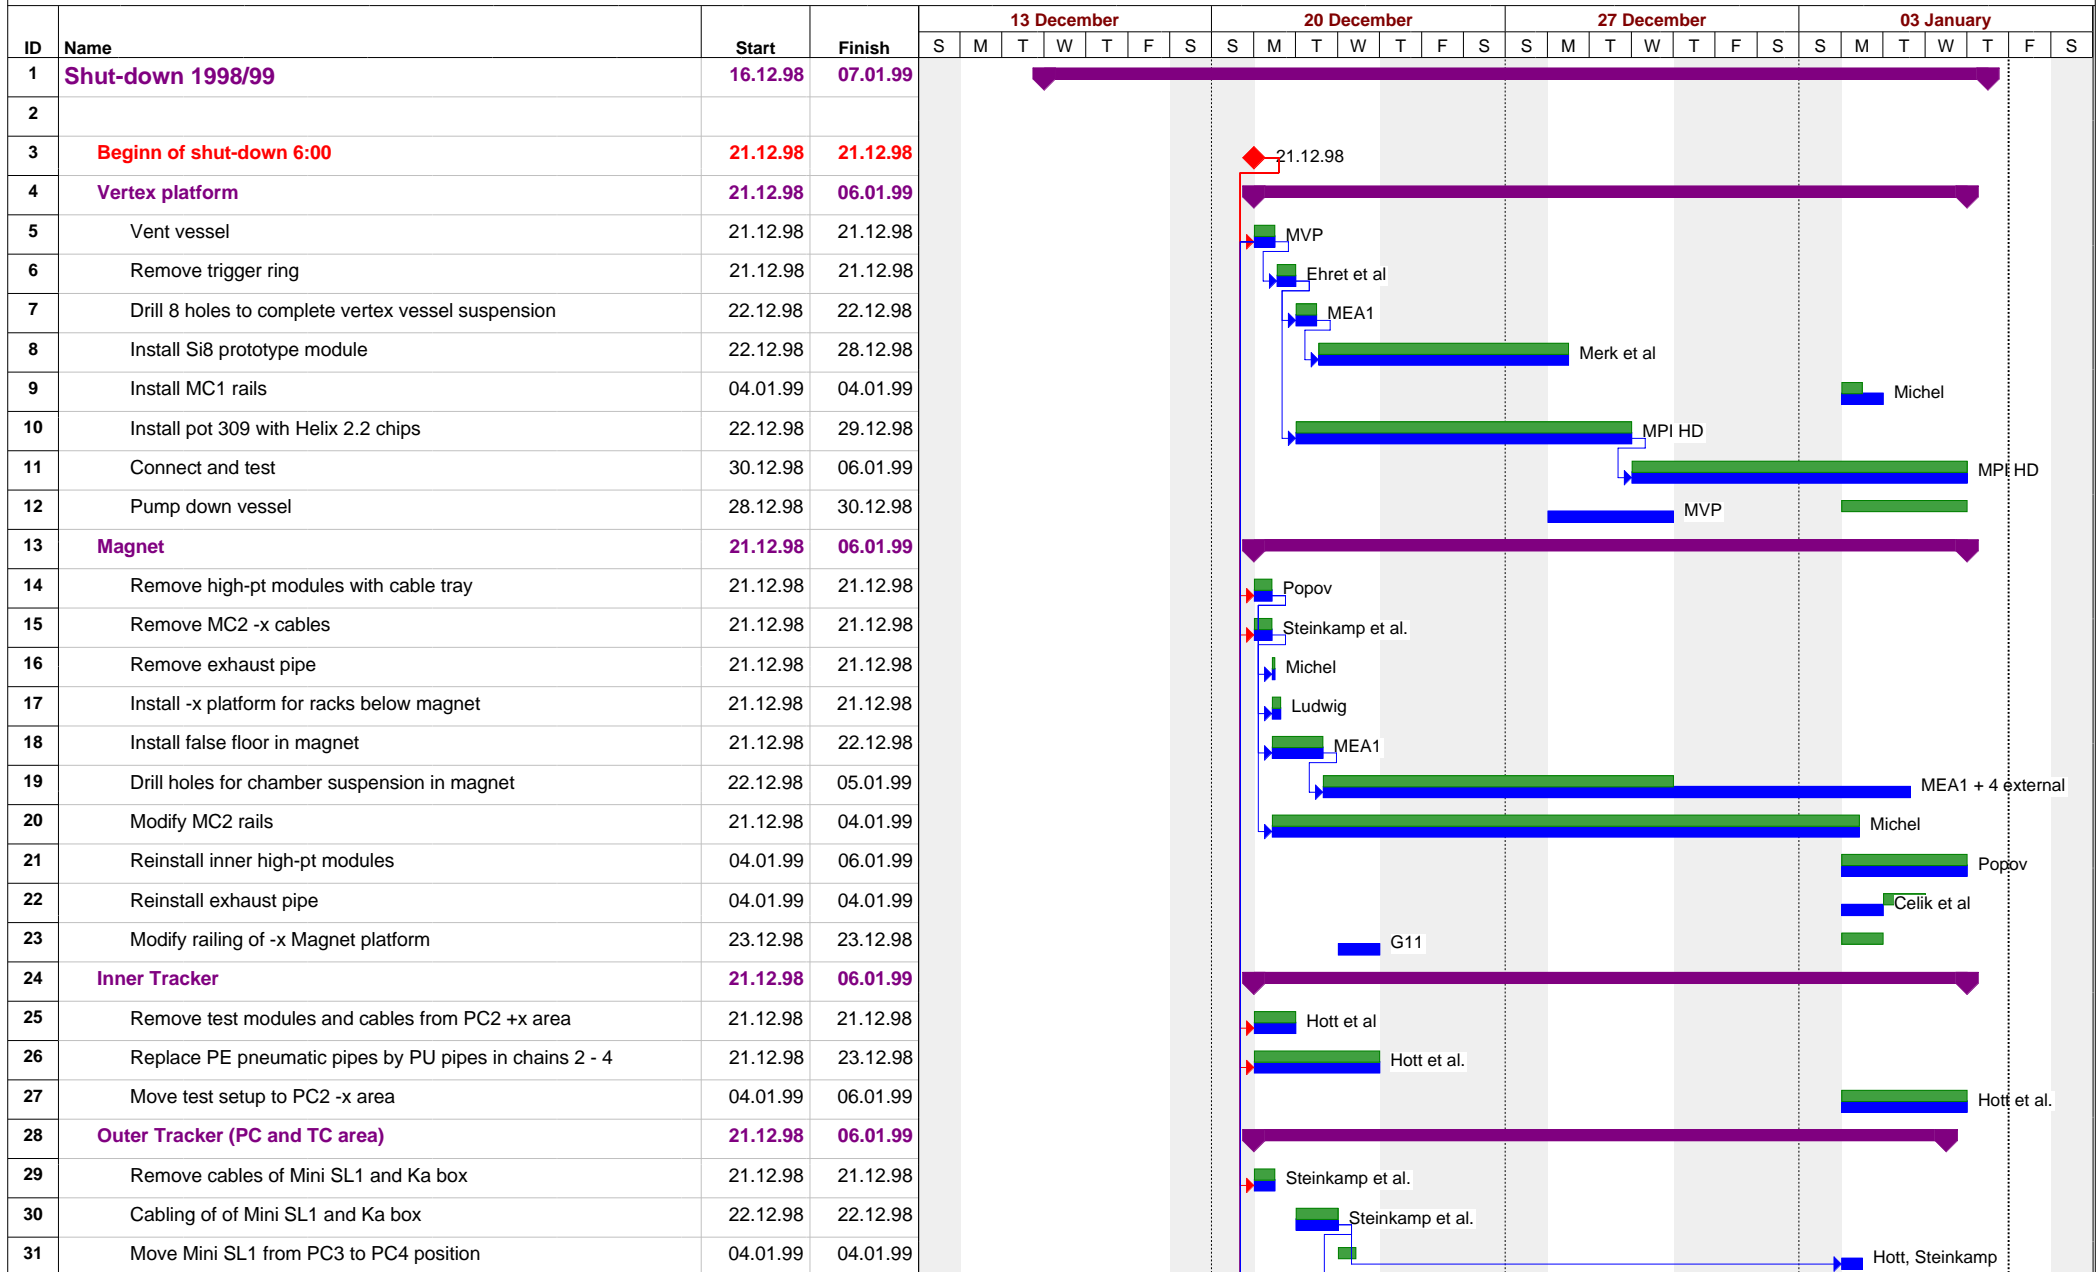

HERA-B: Installation 98/99 Schedule

Project: Installation 98/99 Date: Fri 08.01.99 Page: 1	Summary Task	Task Progress Critical Task	Critical Task Progress Baseline	Milestone Baseline Milestone	Milestone done Milestone done
--	-----------------	--------------------------------	------------------------------------	---------------------------------	----------------------------------

HERA-B: Installation 98/99 Schedule

Project: Installation 98/99

Date: Fri 08.01.99

Page: 2

Summary		Task Progress		Critical Task Progress		Milestone		Milestone done	
Task		Critical Task		Baseline		Baseline Milestone			