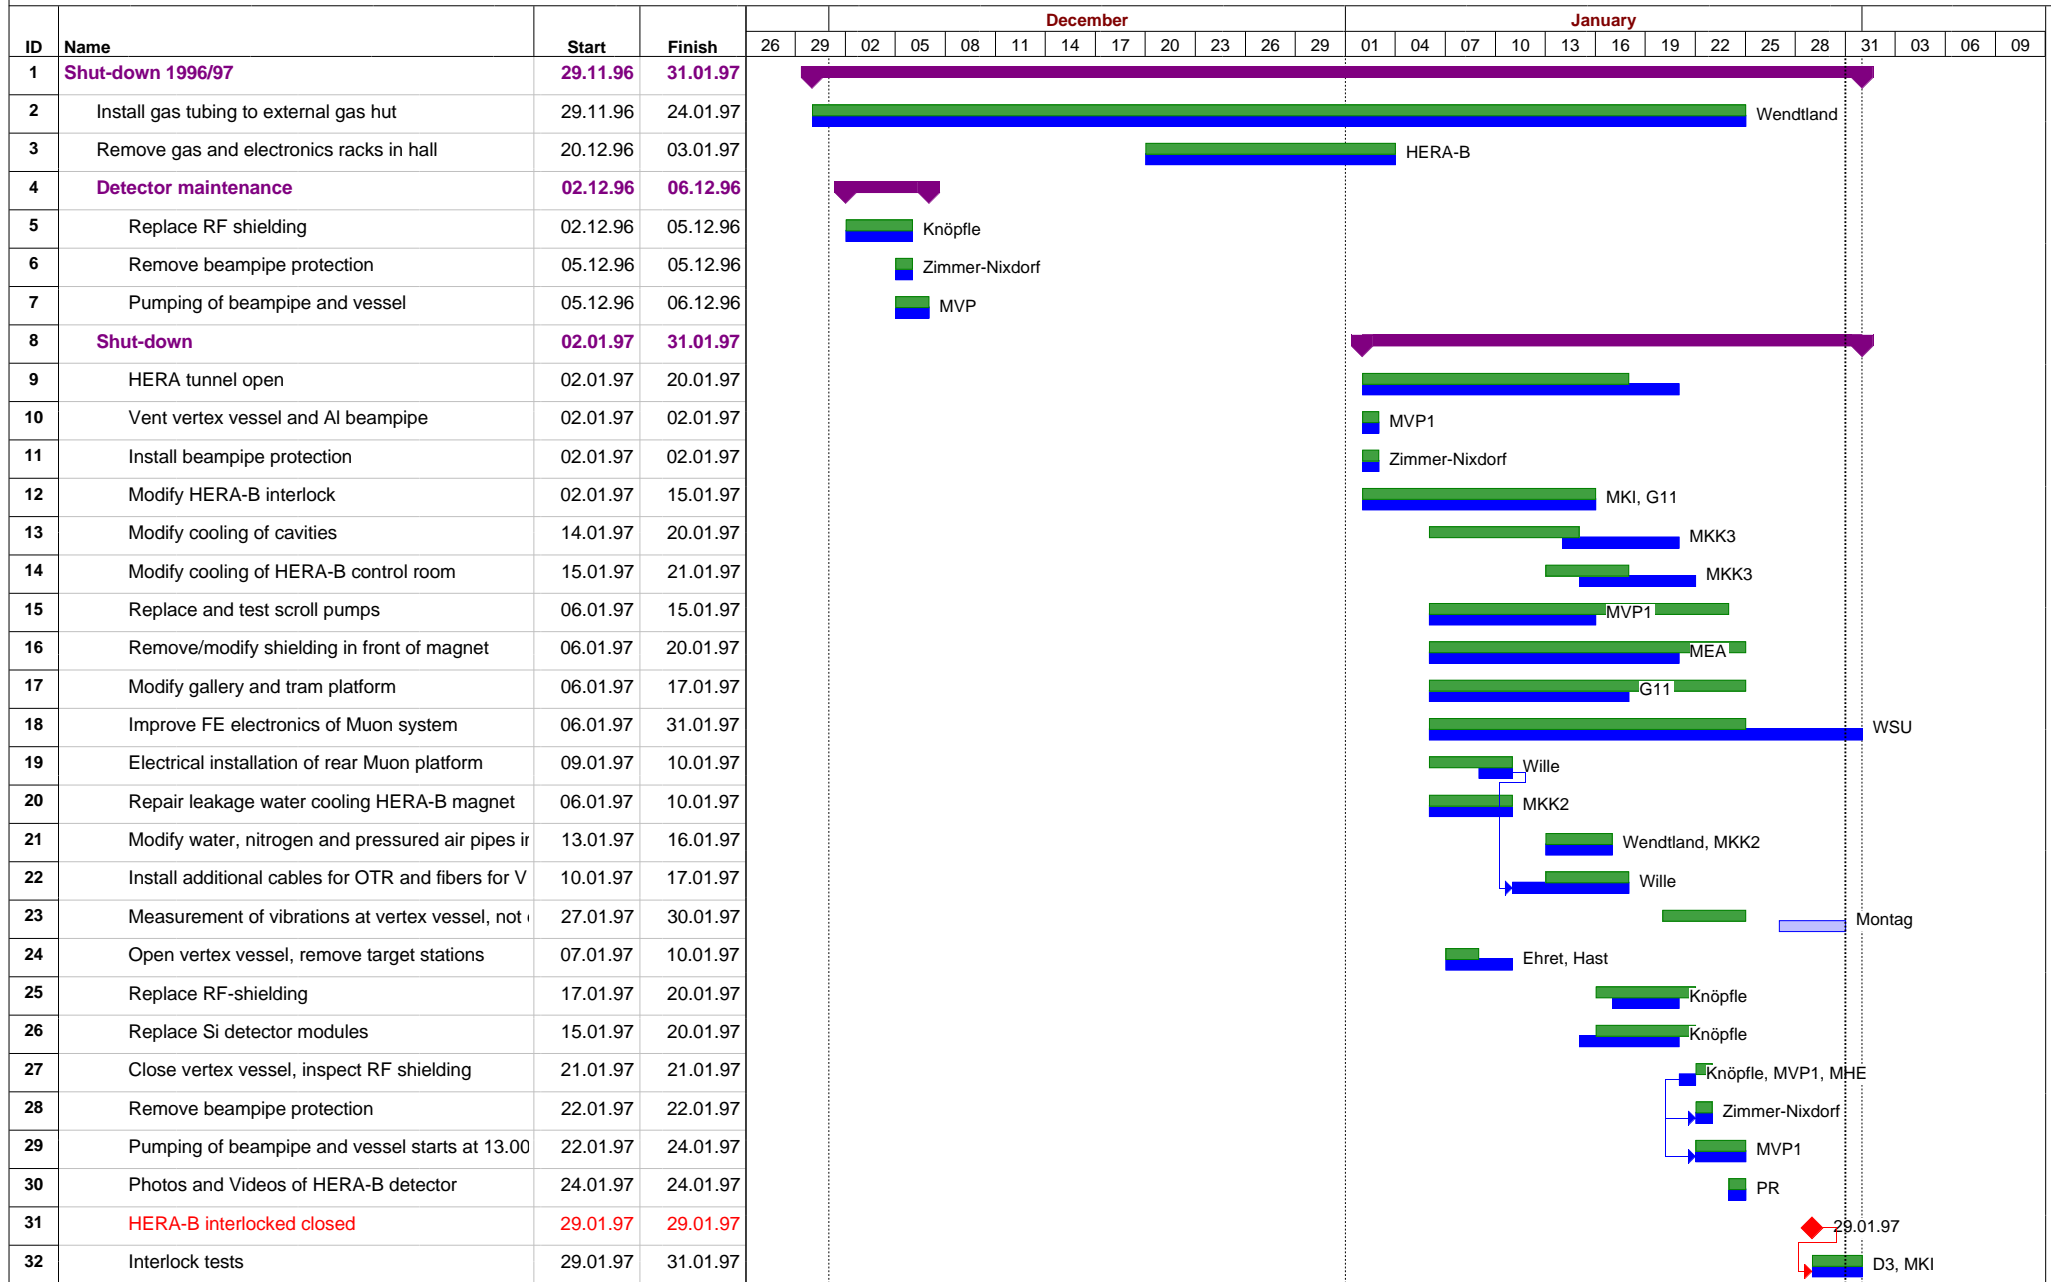

HERA-B: Shutdown 96/97 Schedule

Project: Shutdown 96/97 Date: Fri 31.01.97 Page: 1	Summary Task	Task Progress Critical Task	Critical Task Progress Baseline	Milestone Baseline Milestone	Milestone done Milestone done
--	-----------------	--------------------------------	------------------------------------	---------------------------------	----------------------------------